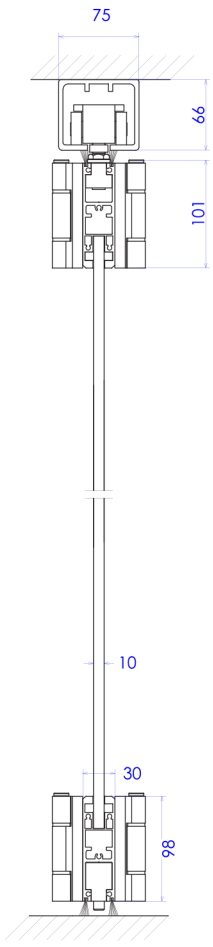

Üstelik etkileyici görüntüsüyle mekanlarınıza renk katmış olacaksınız.

Donanım	: KCS-X Menteşeli Katlanır Sistem
Materyal	: Alüminyum - cam
Kullanılan Cam	: 10-12 mm Temperli cam
Profil Rengi	: Eloksoal-RAL
Maks. Kanat gen.	: 1000 mm
Maks. Kanat yük.	: 3000 mm

Furthermore, you will be giving a novel touch to your places with its impressive look.

System	: KCS-X Hinged Folding Glass Door
Material	: Aluminium - glass
Used glass types	: 10-12 mm Tempered glasses
Color opt. for profiles	: Natural anodised- RAL
Max. Panel width	: 1000 mm
Max. Panel height	: 3000 mm

Furthermore, you will be giving a novel touch to your places with its impressive look.

System	: KCS-L Hinged Folding Glass Door
Material	: Aluminium - glass
Used glass types	: 10-12 mm Tempered glasses
Color opt. for profiles	: Natural anodised- RAL
Max. Panel width	: 1000 mm
Max. Panel height	: 3000 mm