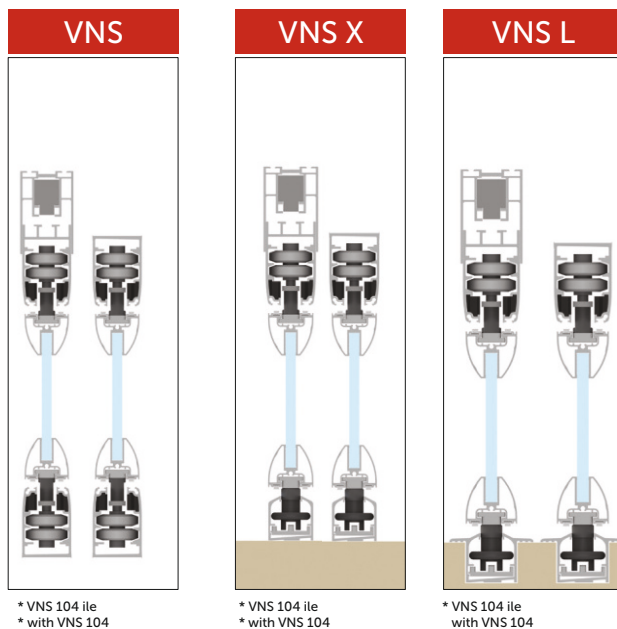

VNS

Балконная система

Balcony Glazing System

VNS — это система, которая сочетает в себе превосходные меры защиты и безопасности, а также эстетичный дизайн, который делает ваши помещения удобной средой в любое время года. Балконные системы VNS создают волшебные штрихи конструкций, добавляют удовольствия вашим пространствам благодаря своей технологии тонкого дизайна, с порогом и без порога.

VNS is a system that combines superior protection and security measures and aesthetic designs that make your spaces a convenient environment for all seasons. VNS Glazing Balcony Systems that make magic touches on the images of the constructions adds pleasure to your spaces thanks to its sleek thin design technology, with threshold and without threshold options.

Система	Система остекления балкона VNS
Толщина стекла	Закаленное 8-10 мм, ламинированное 4+4
Варианты цвета профилей	Анодированный натуральный- Анодированная бронза- С деревянным покрытием- Сырой (мельница)- цвета РАЛ - 7016 антрацитовый матовый
Вариант цвета аксессуара	Черный
Максимальная ширина панелей	650 мм
Максимальная высота панелей	2500 мм
System	VNS Balcony Glazing System
Glass Thicknesses	Tempered 8-10 mm Laminated 4+4
Colour opt. for profiles	Natural Anodised- Bronze Anodised - Wooden Coated - Raw - RAL Colours - 7016 Anthracite Matt
Colour opt. for acc.	Black
Max. Panel width	650 mm
Max. Panel height	2500 mm